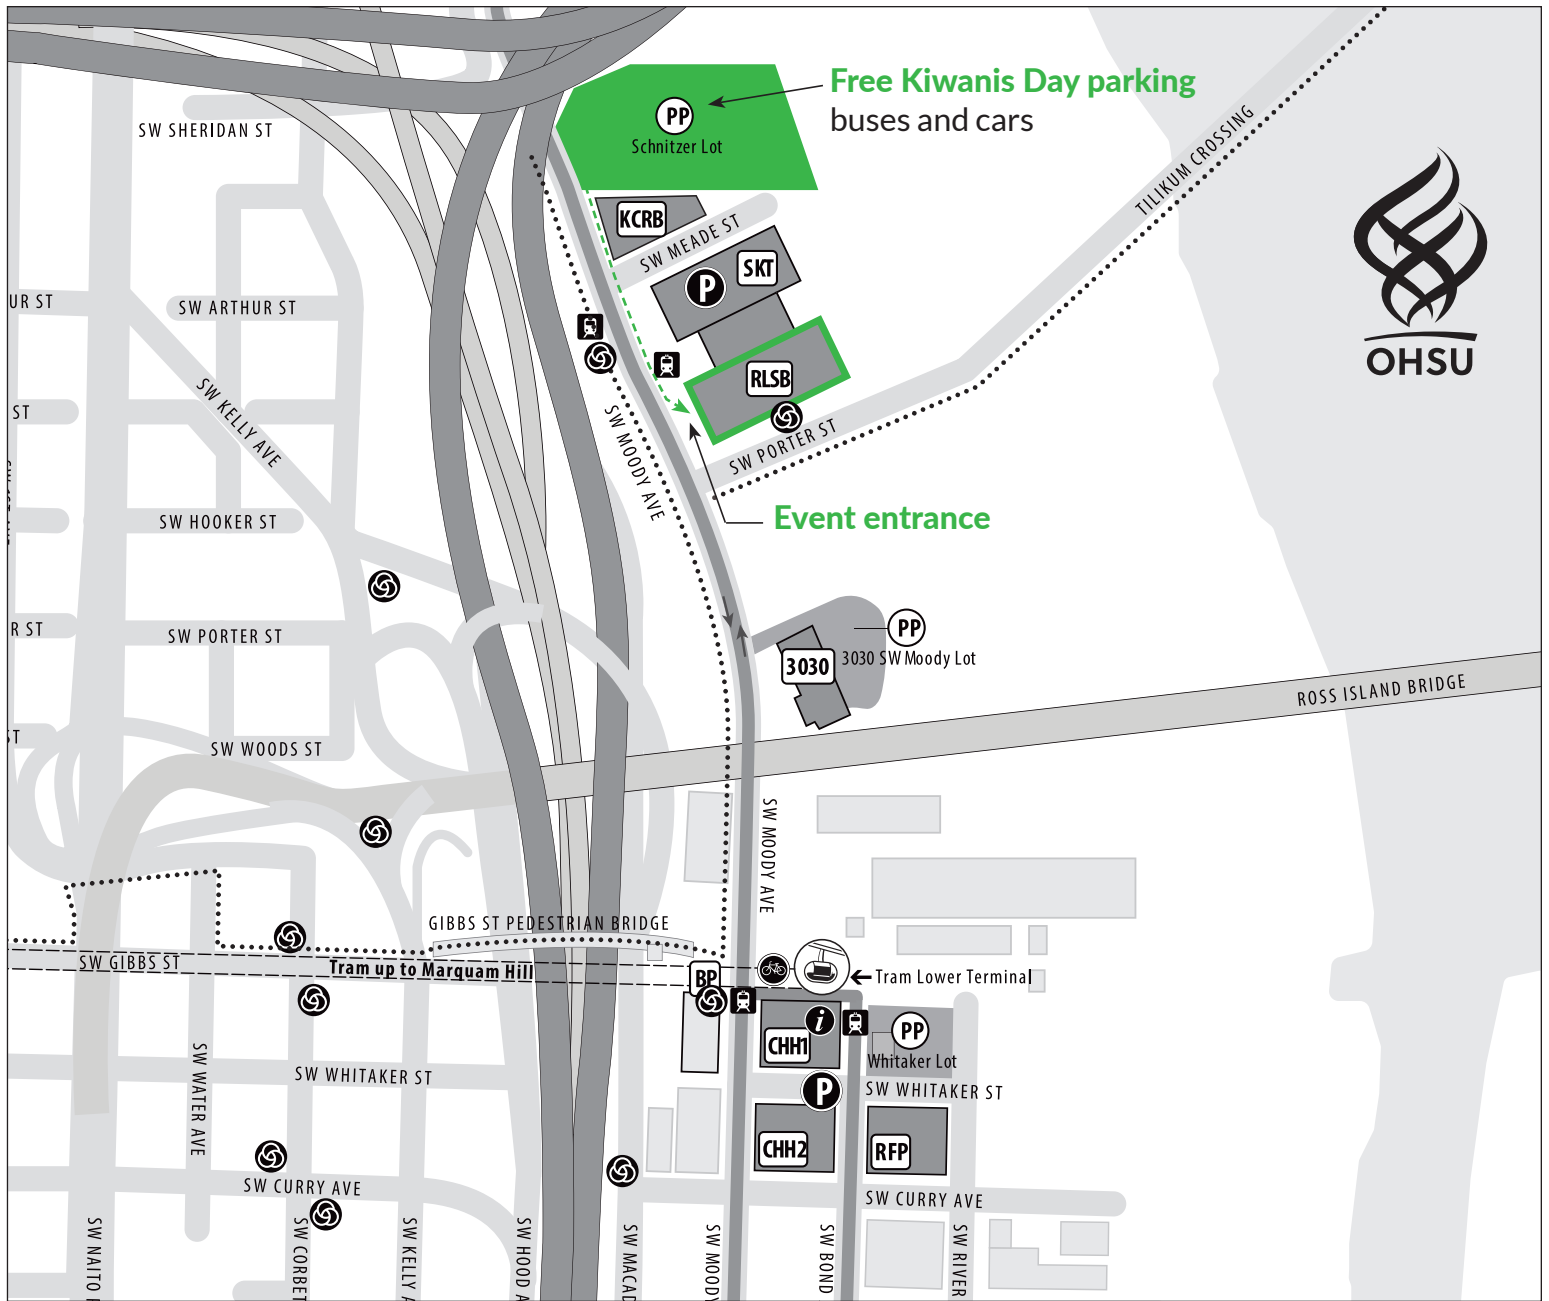

Driving directions to the OHSU Robertson Life Sciences Building (RLSB)

FROM THE NORTH VIA I-405

- Travel south on I-405
- Take Exit 1C to 6th. Ave./Ross Is. Br.
- Keep left.
- Make immediate left turn and bear right onto SW 6th Ave.
- Turn right onto SW Harrison St.
- Follow sign for South Waterfront.
- SW Harrison St. becomes SW River Parkway.
- Turn right onto SW Moody Ave.

FROM THE NORTH VIA I-5

- Travel south on I-5.
- When crossing the Marquam Bridge, stay in far right lane. Bear right at fork to I-5 South, Salem.
- Take exit 299A to 43/Lake Oswego. Stay in middle lane
- Follow signs for South Waterfront. Stay left on curve to left.
- At light, turn left onto SW Macadam Ave.
- Turn right onto SW Curry Ave.
- Turn left onto SW Moody Ave.

FROM THE WEST VIA HWY. 26

- Travel east on Hwy. 26.
- Take exit 74 to Market Street; stay on SW Market St.
- Follow sign for I-5 South/South Waterfront/RiverPlace Marina.
- SW Market St. becomes SW Harbor Dr.
- At 2nd light, turn left onto SW Harrison St.
- Turn right onto SW Moody Ave.

FROM THE SOUTH VIA I-5

- Travel north on I-5.
- Take left exit 299B to City Center.
- Take left exit 1A to City Center/South Waterfront.
- Turn right onto SW River Parkway (first traffic signal).
- Turn right onto SW Moody Ave.